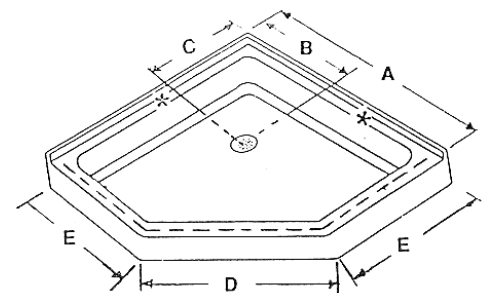

### SPECIFICATIONS

Single Low Threshold shown above

Single Threshold Square or Rectangular*					
MODEL #	A	B	C	D	
SB3636	36"	18"	18"	36"	
SB3642	42"	20 1/2"	18"	36"	
SB4242	42"	21"	21"	42"	
SB4848	48"	24"	24"	48"	
SB4234	34"	17"	20 3/4"	42"	
SB4236	36"	18"	21"	42"	
SB4832	32"	16"	24"	48"	
SB4834	34"	17"	24"	48"	
SB4836	36"	17 1/8"	24"	48"	
SB5434	34"	17"	27"	54"	
SB6032	32"	16"	30"	60"	
SB6032L	32"	16"	10"	60"	(End Drain)
SB6032R	32"	16"	10"	60"	(End Drain)
SB6034	34"	17"	30"	60"	
SB6036	36"	17"	30"	60"	
SB6042	42"	17"	30"	60"	
Single Low Threshold*					
MODEL #	A	B	C	D	
SB6032LTR	32"	16"	5"	60"	(End Drain)
SB6032LTL	32"	16"	5"	60"	(End Drain)
Double Threshold*					
MODEL #	A	B	C	D	
SB3636DT	36"	18"	18"	36"	
SB5656DT	56"	28"	28"	56"	
Neo-Angle Corner					
MODEL #	A	B	C	D	E
SB3636C	36"	12"	12"	25"	17 3/4"
SB3838C	38"	12"	12"	26"	19 1/2"
SB4242C	42"	14"	14"	27 3/4"	21 1/2"

\*part numbers reflect width x depth measurements  
 (All dimensions and specifications are nominal. Use actual products for accuracy in critical situations.)

Single Threshold shown above