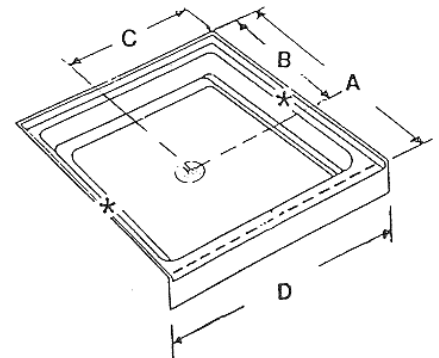

### SPECIFICATIONS

Single Low Threshold shown above

Single Threshold Square or Rectangular*					
MODEL #	A	B	C	D	
SB3636	36"	18"	18"	36"	
SB3642	42"	20 1/2"	18"	36"	
SB4242	42"	21"	21"	42"	
SB4848	48"	24"	24"	48"	
SB4234	34"	17"	20 3/4"	42"	
SB4236	36"	18"	21"	42"	
SB4832	32"	16"	24"	48"	
SB4834	34"	17"	24"	48"	
SB4836	36"	17 1/8"	24"	48"	
SB5434	34"	17"	27"	54"	
SB6032	32"	16"	30"	60"	
SB6032L	32"	16"	10"	60"	(End Drain)
SB6032R	32"	16"	10"	60"	(End Drain)
SB6034	34"	17"	30"	60"	
SB6036	36"	17"	30"	60"	
SB6042	42"	17"	30"	60"	
Single Low Threshold*					
MODEL #	A	B	C	D	
SB6032LTR	32"	16"	5"	60"	(End Drain)
SB6032LTL	32"	16"	5"	60"	(End Drain)
Double Threshold*					
MODEL #	A	B	C	D	
SB3636DT	36"	18"	18"	36"	
SB5656DT	56"	28"	28"	56"	
Neo-Angle Corner					
MODEL #	A	B	C	D	E
SB3636C	36"	12"	12"	25"	17 3/4"
SB3838C	38"	12"	12"	26"	19 1/2"
SB4242C	42"	14"	14"	27 3/4"	21 1/2"

\*part numbers reflect width x depth measurements  
 (All dimensions and specifications are nominal. Use actual products for accuracy in critical situations.)

Single Threshold shown above