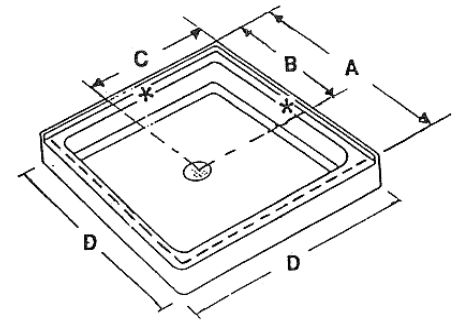

### SPECIFICATIONS

Single Low Threshold shown above

Single Threshold Square or Rectangular*					
MODEL #	A	B	C	D	
SB3636	36"	18"	18"	36"	
SB3642	42"	20 1/2"	18"	36"	
SB4242	42"	21"	21"	42"	
SB4848	48"	24"	24"	48"	
SB4234	34"	17"	20 3/4"	42"	
SB4236	36"	18"	21"	42"	
SB4832	32"	16"	24"	48"	
SB4834	34"	17"	24"	48"	
SB4836	36"	17 1/8"	24"	48"	
SB5434	34"	17"	27"	54"	
SB6032	32"	16"	30"	60"	
SB6032L	32"	16"	10"	60"	(End Drain)
SB6032R	32"	16"	10"	60"	(End Drain)
SB6034	34"	17"	30"	60"	
SB6036	36"	17"	30"	60"	
SB6042	42"	17"	30"	60"	
Single Low Threshold*					
MODEL #	A	B	C	D	
SB6032LTR	32"	16"	5"	60"	(End Drain)
SB6032LTL	32"	16"	5"	60"	(End Drain)
Double Threshold*					
MODEL #	A	B	C	D	
SB3636DT	36"	18"	18"	36"	
SB5656DT	56"	28"	28"	56"	
Neo-Angle Corner					
MODEL #	A	B	C	D	E
SB3636C	36"	12"	12"	25"	17 3/4"
SB3838C	38"	12"	12"	26"	19 1/2"
SB4242C	42"	14"	14"	27 3/4"	21 1/2"

\*part numbers reflect width x depth measurements  
 (All dimensions and specifications are nominal. Use actual products for accuracy in critical situations.)

Single Threshold shown above